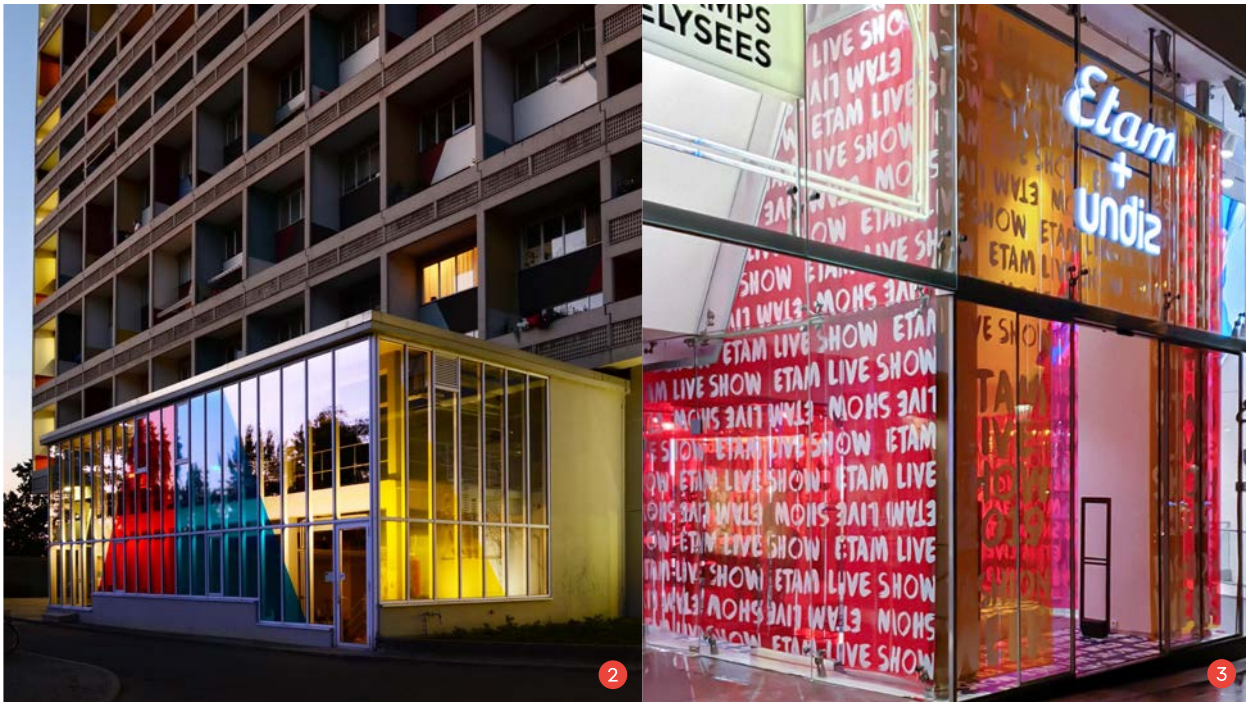

2
CRISTAL C4249
INSTALLATION CORBUSIERHAUS BERLIN
GERMANY

3
CRISTAL C4210 + C4288
INSTALLATION TECHNIA SAS
FRANCE

SWATCHBOOKS / COLOUR CARDS
Order our swatchbooks and colour cards
by writing to export@hexis.fr